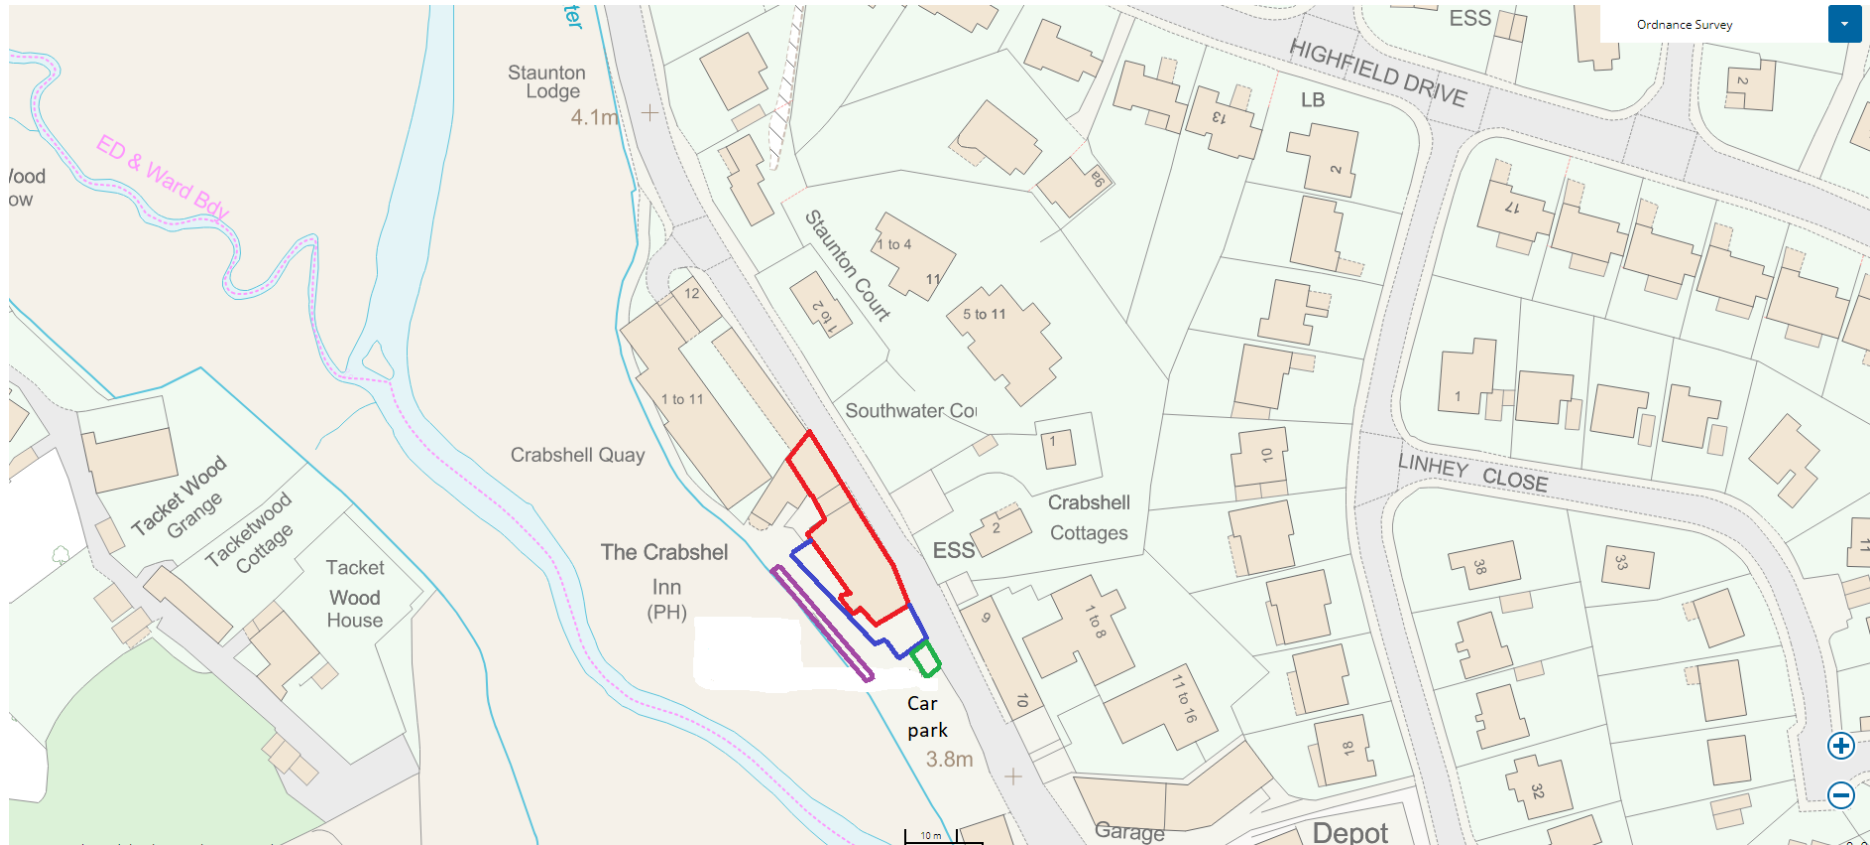

APPENDIX C – Location Plan

Crabshell Inn, Embankment Road, Kingsbridge, TQ7 1JZ

Key

= Licensed building

= Waterfront seating, not included on premises licence plan

= Licensed external areas

= Proposed Shepherd Hut location